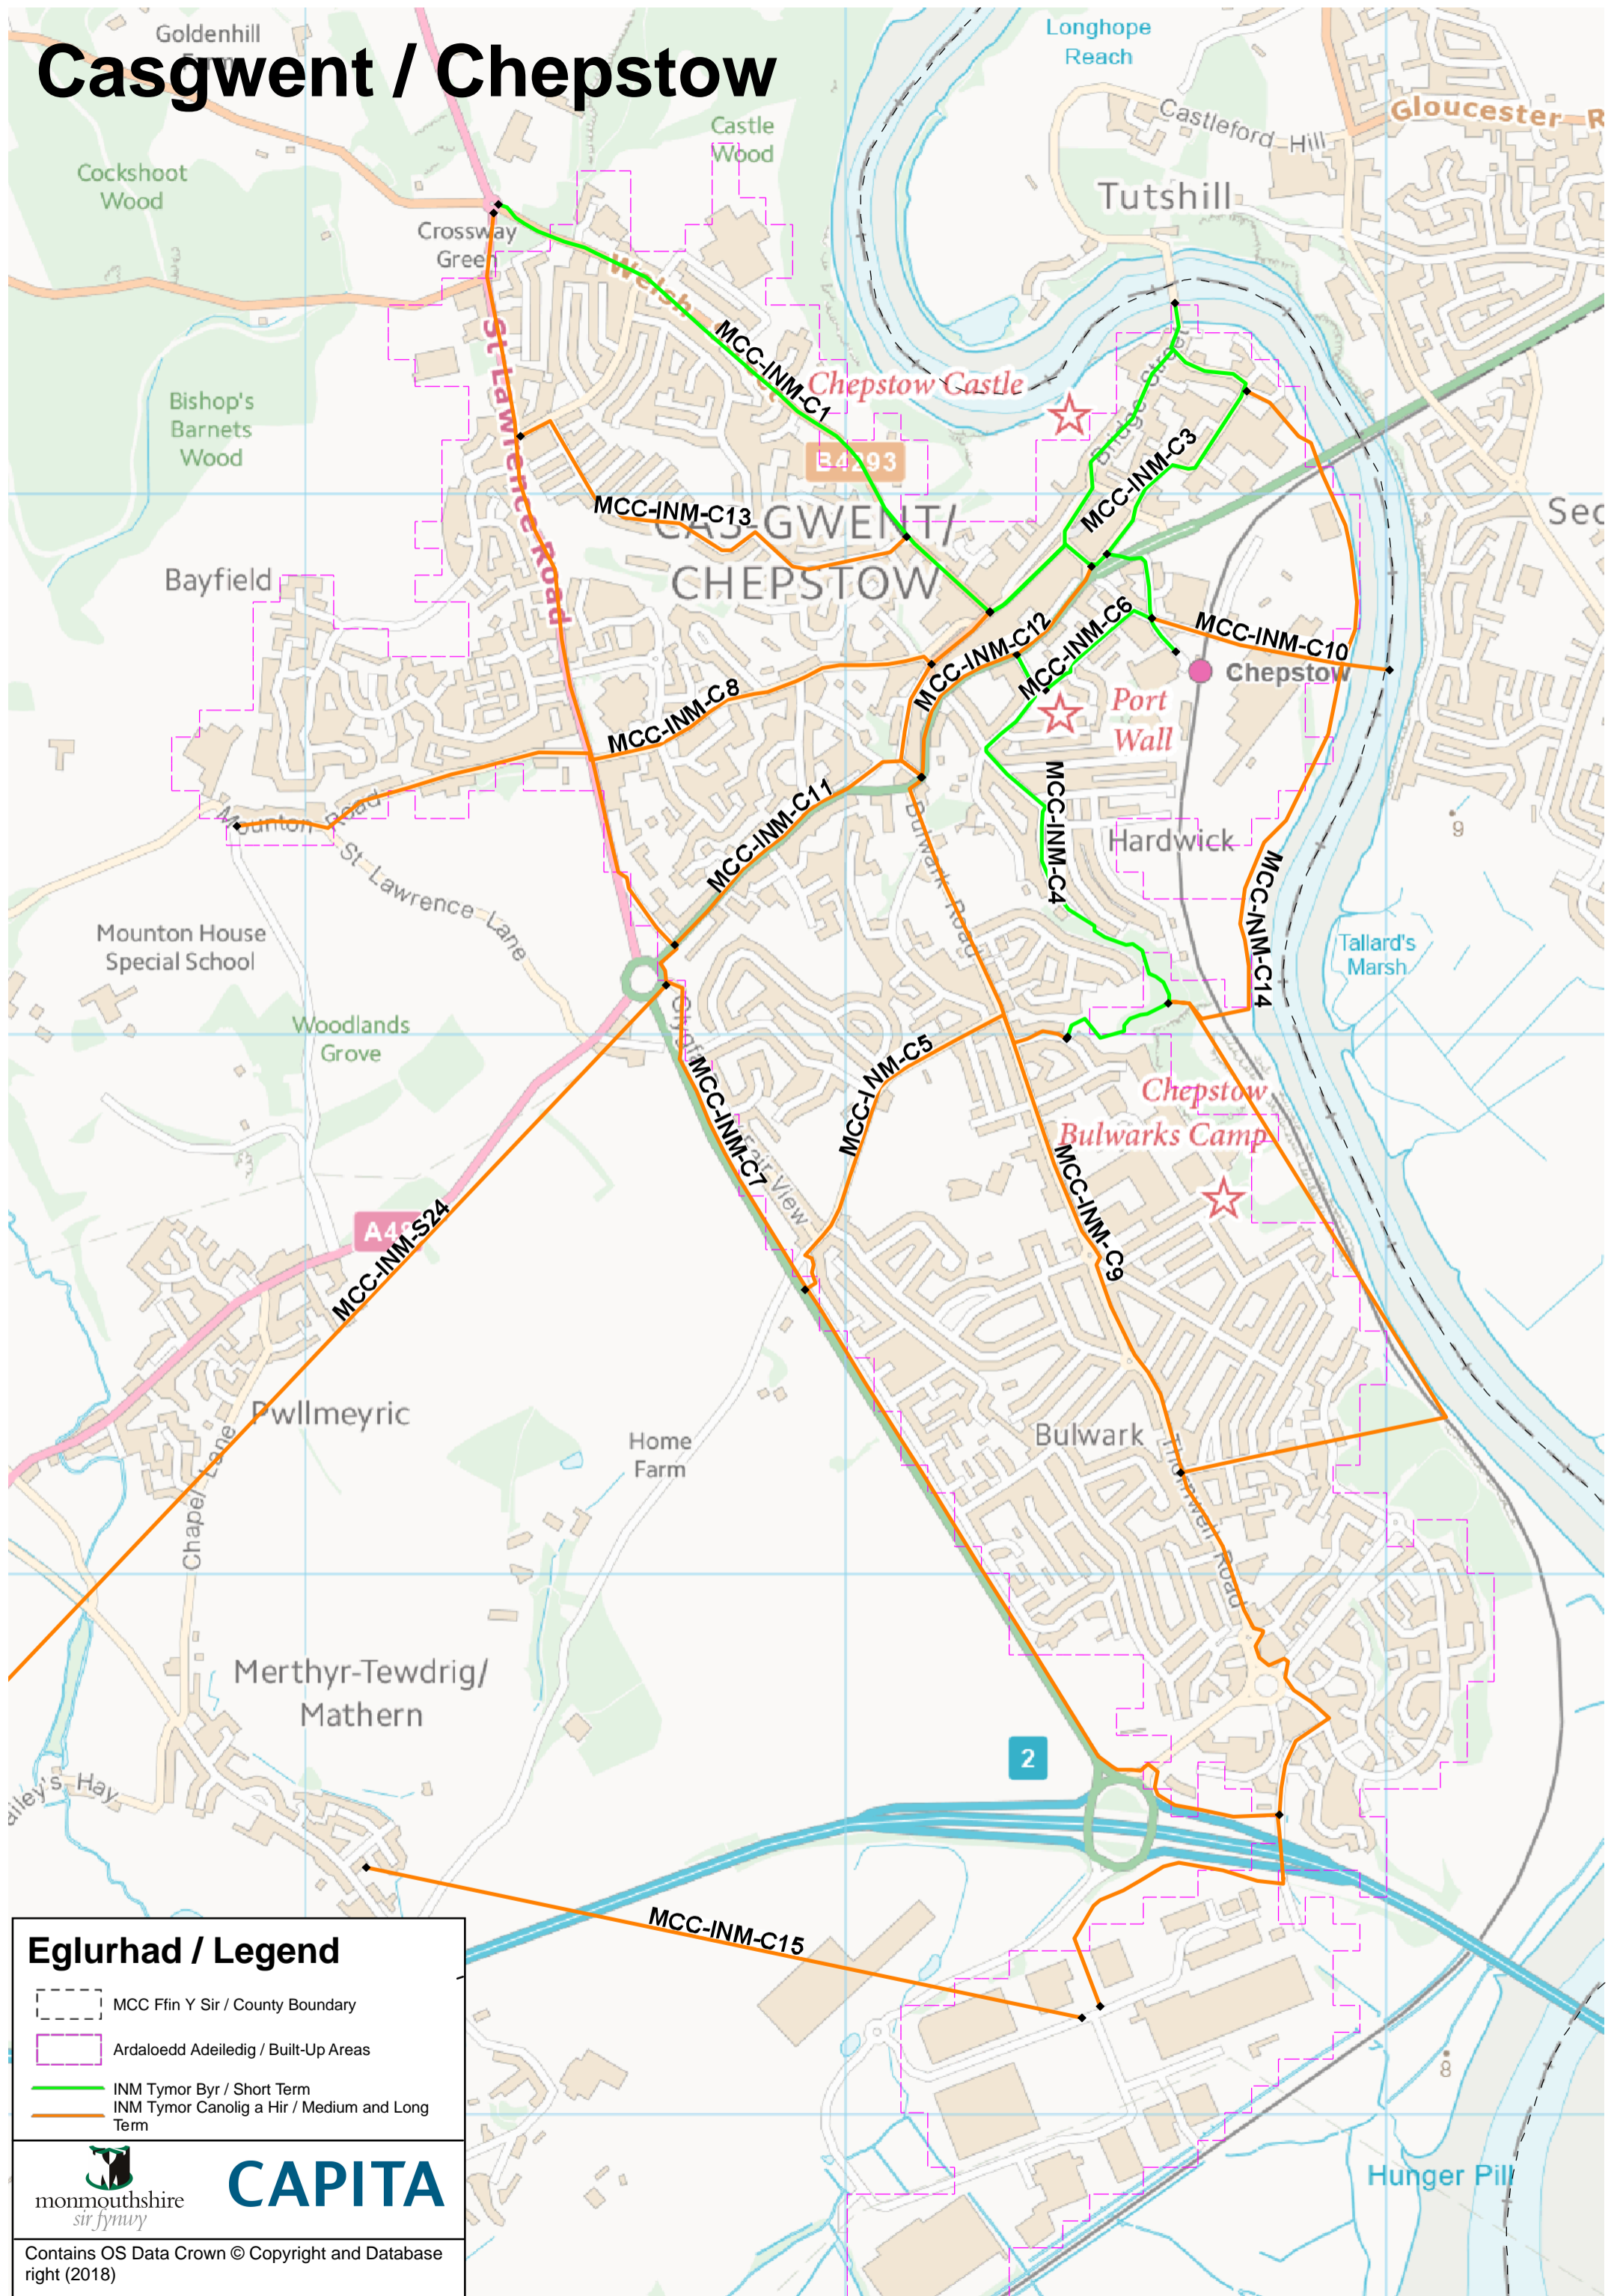

# Casgwent / Chepstow

## Eglurhad / Legend

-  MCC Ffin Y Sir / County Boundary
-  Ardaloedd Adeiledig / Built-Up Areas
-  INM Tymor Byr / Short Term
-  INM Tymor Canolig a Hir / Medium and Long Term

Contains OS Data Crown © Copyright and Database right (2018)